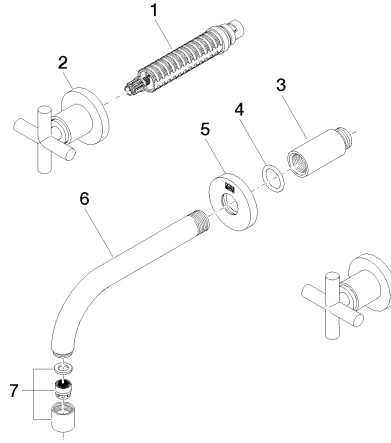

Wall-mounted basin mixer without pop-up waste

36 707 892

- 160 mm projection
- fixed spout
- circular, air-enriched flow
- hole diameter valve 40 mm
- hole diameter spout 40 mm
- rosettes Ø 55 mm
- max. flow 7 l/min
- lead-free
- WRAS: 2107049
- This product can help a building to meet requirements of Green Building Rating Systems, e.g. LEED®, BREEAM®, DGNB

Required miscellaneous

- Concealed wall-mounted mixer** 35 700 970 90
- Centred spout**
- min. recess depth 70 mm
 - max. recess depth 135 mm

Wall-mounted basin mixer without pop-up waste

36 707 892

mm [inches]

Flow rate chart

Wall-mounted basin mixer without pop-up waste

36 707 892

Spare parts list

No.	Item Number	Name	Quantity used	Delivery time
1	90 90 03 157 00 90	top	2	2
2	36 310 892-33	connection	2	30
3	09 24 03 081 10 90	extension	1	2
4	09 14 10 026 90	seal	1	2
5	09 27 22 503-33	rosette	1	30
6	04 28 22 089 10-33	spout	1	30
7	90 23 01 019 00-33	aerator	1	30

Concealed wall-mounted mixer Centred spout

#Error

- 3x dust cover
- 2x female thread 1/2" connections
- 1x female thread 1/2" outlet
- 3x sealing plug 1/2"
- gauge 100 mm
- lead-free

Required miscellaneous