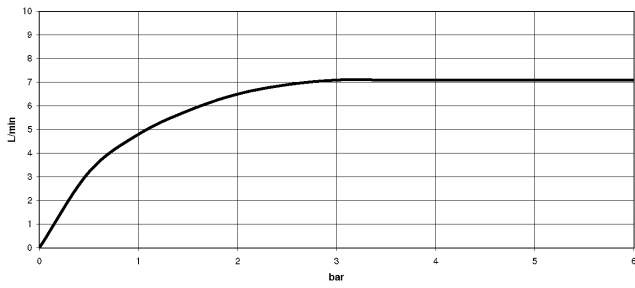

Flow rate chart