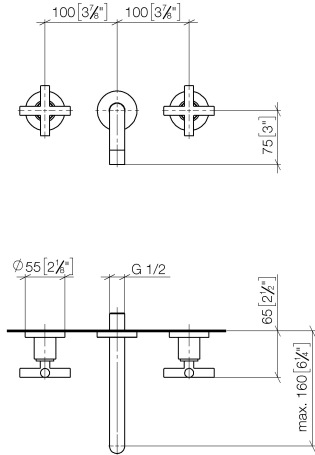

Wall-mounted basin mixer without pop-up waste

36 707 892

- 160 mm projection
- fixed spout
- circular, air-enriched flow
- hole diameter valve 40 mm
- hole diameter spout 40 mm
- rosettes Ø 55 mm
- max. flow 7 l/min
- lead-free
- WRAS: 2107049
- This product can help a building to meet requirements of Green Building Rating Systems, e.g. LEED®, BREEAM®, DGNB

Required miscellaneous

- Concealed wall-mounted mixer** 35 700 970 90
- Centred spout**
- min. recess depth 70 mm
 - max. recess depth 135 mm

Wall-mounted basin mixer without pop-up waste

36 707 892

mm [inches]

Flow rate chart

Wall-mounted basin mixer without pop-up waste

36 707 892

Spare parts list

No.	Item Number	Name	Quantity used	Delivery time
1	90 90 03 157 00 90	top	2	2
2	36 310 892-33	connection	2	30
3	09 24 03 081 10 90	extension	1	2
4	09 14 10 026 90	seal	1	2
5	09 27 22 503-33	rosette	1	30
6	04 28 22 089 10-33	spout	1	30
7	90 23 01 019 00-33	aerator	1	30