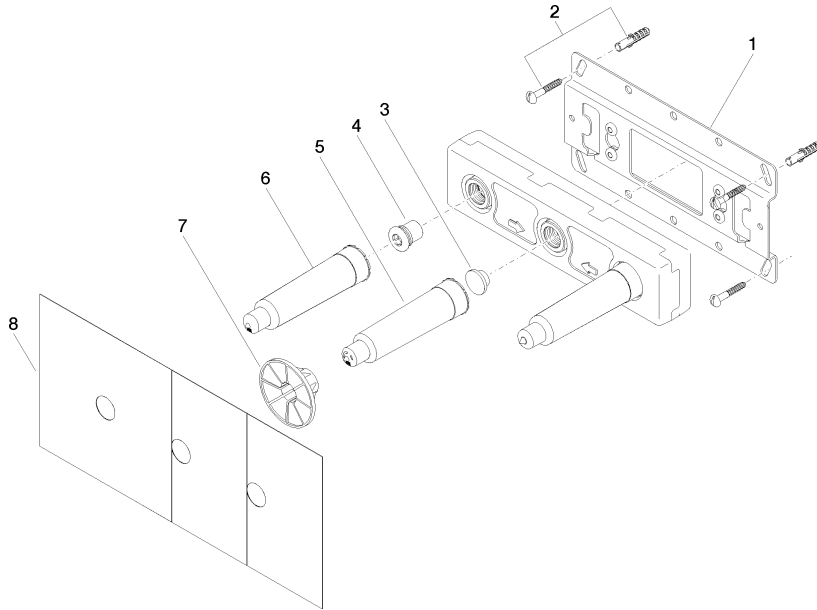

Flow rate chart

Wall-mounted basin mixer without pop-up waste

36 707 892

Spare parts list

No.	Item Number	Name	Quantity used	Delivery time
1	90 90 03 157 00 90	top	2	2
2	36 310 892-33	connection	2	30
3	09 24 03 081 10 90	extension	1	2
4	09 14 10 026 90	seal	1	2
5	09 27 22 503-33	rosette	1	30
6	04 28 22 089 10-33	spout	1	30
7	90 23 01 019 00-33	aerator	1	30

Concealed wall-mounted mixer Centred spout

#Error

- 3x dust cover
- 2x female thread 1/2" connections
- 1x female thread 1/2" outlet
- 3x sealing plug 1/2"
- gauge 100 mm
- lead-free

Required miscellaneous

- | | |
|--|---|
|  | Drybox Concealed thermostat XS-08 7789 |
| | • Overflow is part of the scope of delivery. |

Concealed wall-mounted mixer Centred spout

#Error

		min	max
36xxx361-FF	Madison	85 [3 3/8"]	145 [5 5/8"]
36xxx809/819-FF	Vaia	85 [3 3/8"]	145 [5 5/8"]
36xxx882/892-FF	Tara	85 [3 3/8"]	145 [5 5/8"]
36xxx811-FF	CYO	85 [3 3/8"]	145 [5 5/8"]
36xxx705-FF	CL. 1	110 [4 3/8"]	150 [5 7/8"]
36xxx782-FF	MEM	110 [4 3/8"]	150 [5 7/8"]

Concealed wall-mounted mixer Centred spout

#Error

Spare parts list

No.	Item Number	Name	Quantity used	Delivery time
1	04 17 20 251 00 90	base	1	60
2	04 30 31 024 01 90	fixing set	2	2
3	09 31 20 092 90	plug	1	2
4	04 31 20 037 00 90	plug	2	2
5	09 21 02 173 90	cap	1	2
6	04 21 02 173 01 90	cap	2	60
7	90 23 01 174 00 90	sleeve	1	2
8	04 14 03 072 00 90	gasket kit	3	2