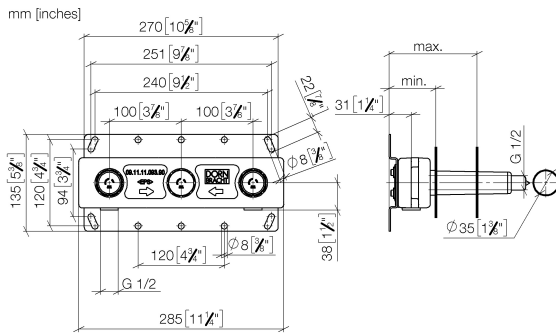

Required miscellaneous

- Concealed wall-mounted mixer** 35 700 970 90
- Centred spout**
- min. recess depth 70 mm
 - max. recess depth 135 mm

Wall-mounted basin mixer without pop-up waste

36 707 892

mm [inches]

Flow rate chart

Wall-mounted basin mixer without pop-up waste

36 707 892

Spare parts list

No.	Item Number	Name	Quantity used	Delivery time
1	90 90 03 157 00 90	top	2	2
2	36 310 892-33	connection	2	30
3	09 24 03 081 10 90	extension	1	2
4	09 14 10 026 90	seal	1	2
5	09 27 22 503-33	rosette	1	30
6	04 28 22 089 10-33	spout	1	30
7	90 23 01 019 00-33	aerator	1	30

Concealed wall-mounted mixer Centred spout

#Error

- 3x dust cover
- 2x female thread 1/2" connections
- 1x female thread 1/2" outlet
- 3x sealing plug 1/2"
- gauge 100 mm
- lead-free

Required miscellaneous

- | | |
|--|---|
|  | Drybox Concealed thermostat XS-08 7789 |
| | • Overflow is part of the scope of delivery. |

Concealed wall-mounted mixer Centred spout

#Error

		min	max
36xxx361-FF	Madison	85 [3 3/8"]	145 [5 5/8"]
36xxx809/819-FF	Vaia	85 [3 3/8"]	145 [5 5/8"]
36xxx882/892-FF	Tara	85 [3 3/8"]	145 [5 5/8"]
36xxx811-FF	CYO	85 [3 3/8"]	145 [5 5/8"]
36xxx705-FF	CL. 1	110 [4 3/8"]	150 [5 7/8"]
36xxx782-FF	MEM	110 [4 3/8"]	150 [5 7/8"]